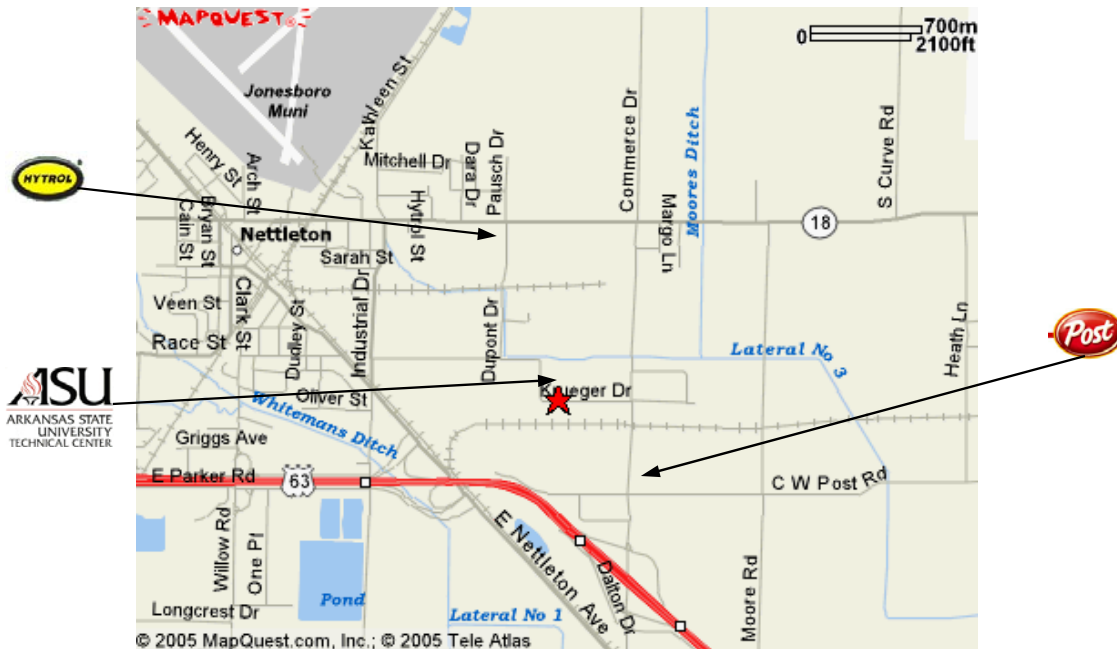

5504 Krueger Drive  
Jonesboro, AR 72401  
(870) 933-9788

#### From Jonesboro

- Take **Highland Dr.** (Hwy. 18) East
- Take first **right** pass Hytrol, **Distributor Dr.** (use to be Dupont Dr.)
- Go to the end, at stop sign turn **left** onto **Krueger Dr.**
- **ASUTC** is just pass the curve on the **LEFT** side.

#### Via Hwy. 63 By-Pass

- Take the **Commerce Dr.** Exit (Exit #39) and turn **North**, (follow signs for Hwy. 18s).
- Go pass Post
- Just pass the railroad tracks, turn **left** onto **Krueger Dr.**
- Go to the first curve and **ASUTC** will be on the **RIGHT** side.